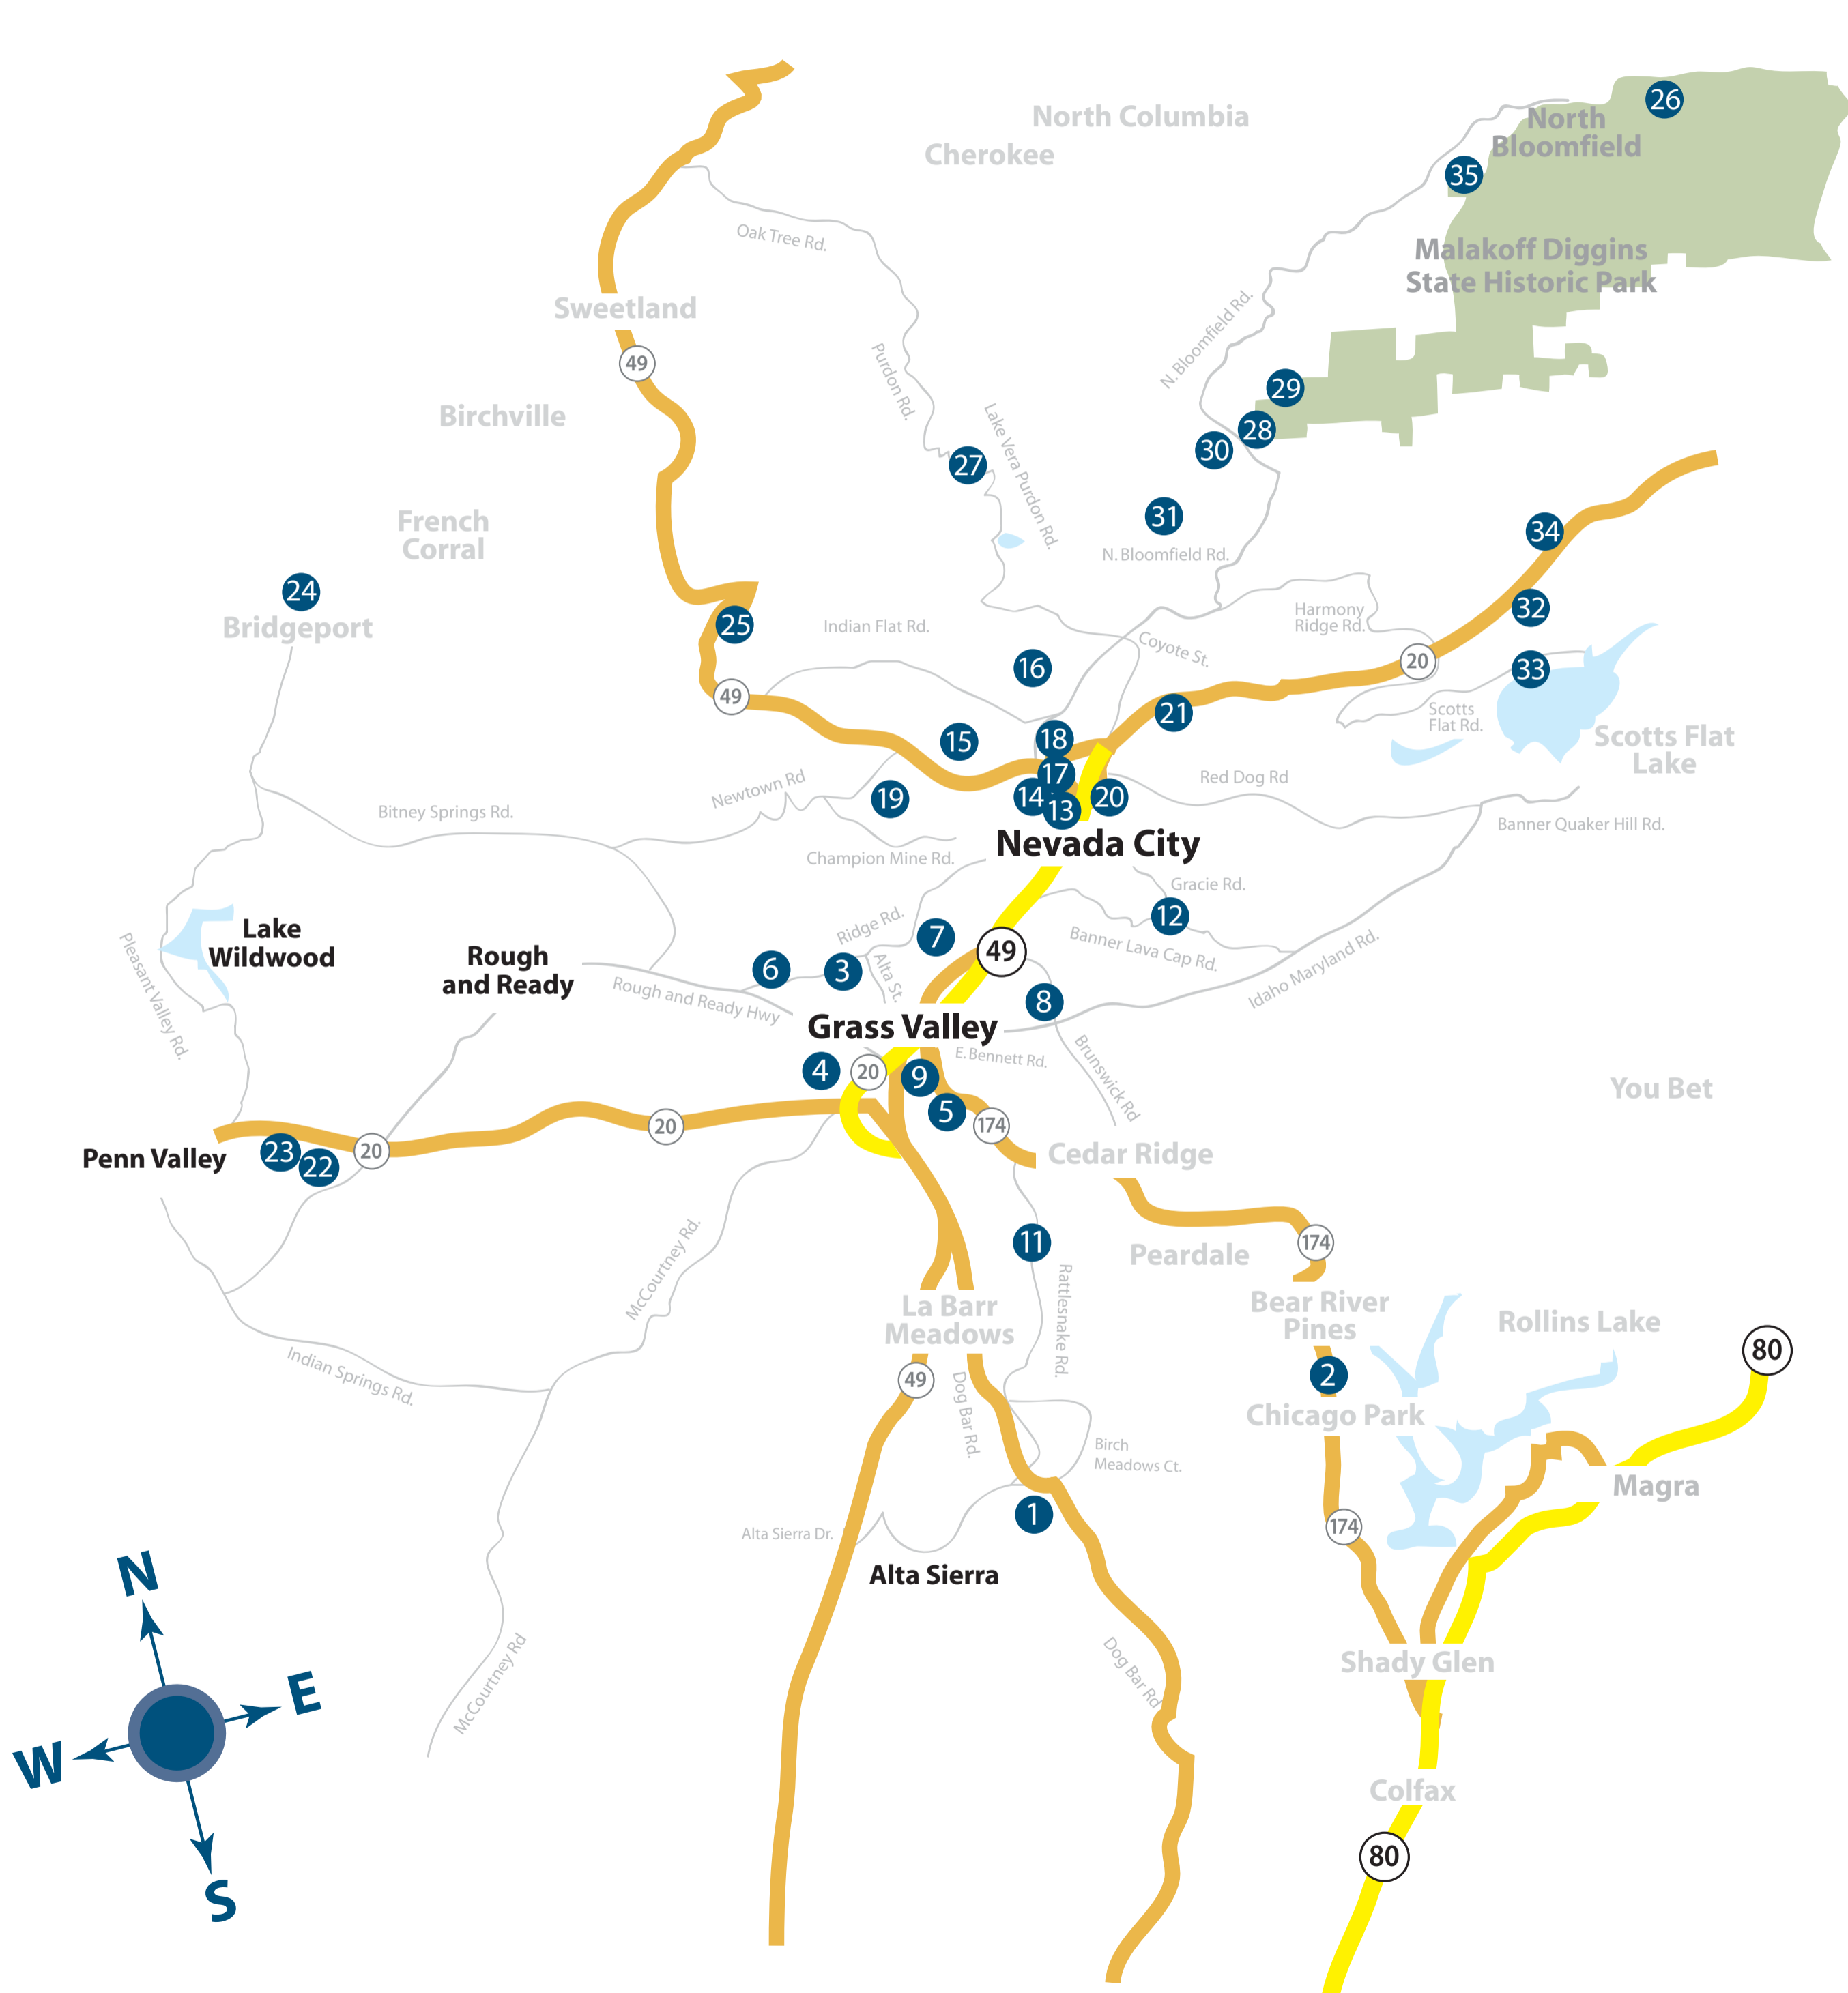

Nevada County Land Trust

Grass Valley and Nevada City Area Trail Map

- 1 Alan Thiesen Trail
- 2 Narrow Gauge Railroad Trail
- 3 Bailey Trail
- 4 Condon Park Trails
- 5 Empire Mine SHP Trails
- 6 Kenny Ranch Trails
- 7 Litton Trail
- 8 Loma Rica Trail
- 9 Memorial-Empire Trail
- 11 Rattlesnake Ridge Trails
- 12 Banner-Cascade Canal Trail
- 13 Deer Creek Environs Trail
- 14 Deer Creek Tribute Trail
- 15 Hirschman Trail
- 16 Nevada City Airport Trails
- 17 Nevada City Cohousing
- 18 Nevada Co. Gov't Center Trails
- 19 Newtown Ditch Trail
- 20 Rotary Club Miners Trail
- 21 Snow Mountain Ditch Trail
- 22 Penn Valley Bike Trail
- 23 W. Gateway Park Fitness Trail
- 24 SYRSP - Birdgport Trails
- 25 SYRSP - 49 Crossing Trails
- 26 SYRSP - Malakoff Diggins Trails
- 27 SYT - Purdon to Edwards
- 28 SYT - Edwards to S. Yuba Cgd
- 29 SYT - S. Yuba Cgd to Missouri Bar
- 30 Spring Creek Trail
- 31 Round Mountain Trails
- 32 Scotts Flat Reservoir Trail
- 33 Lone Grave Area Trails
- 34 Humbug Creek
- 35 Missouri Bar